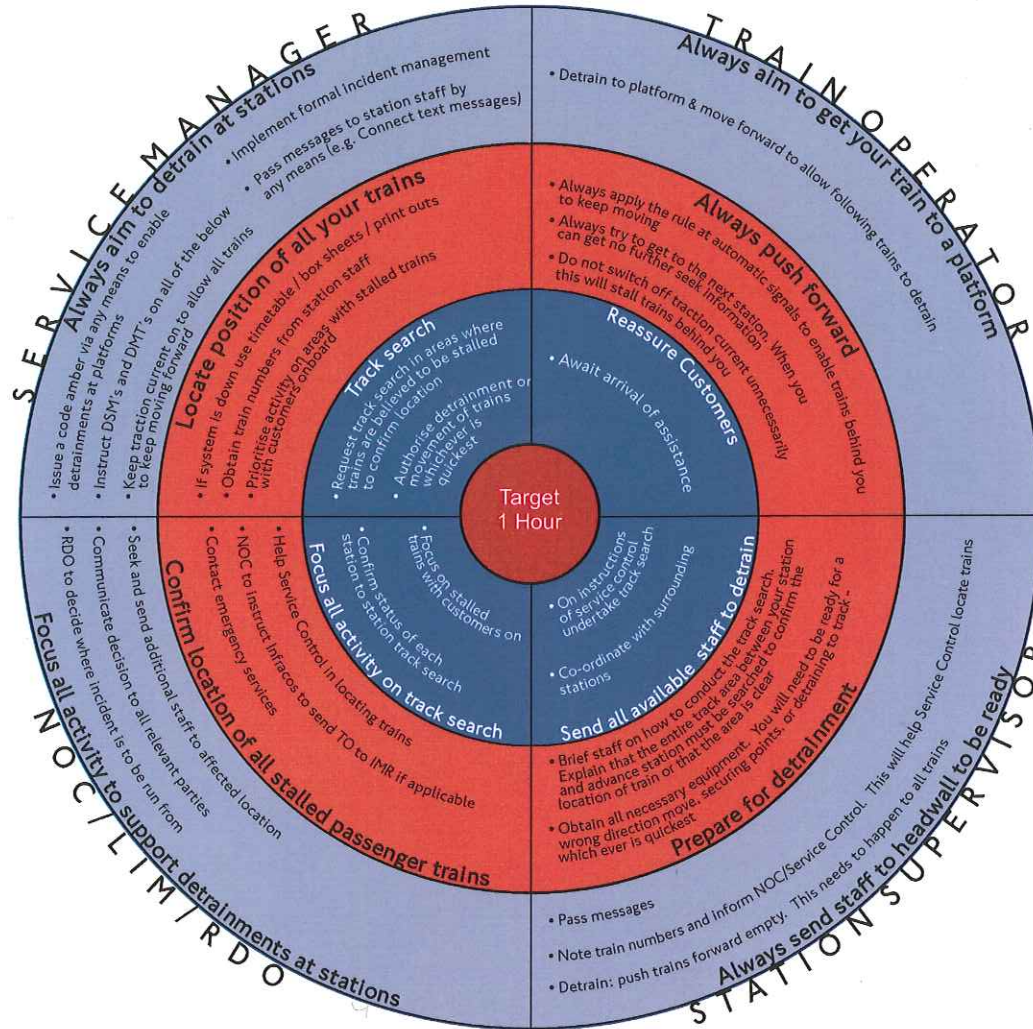

Operational Standards

Time Scale

Detrainment target

This ensures:

- consistent action at all stages in detrainment
- co-ordination between stations, trains, service control & NOC