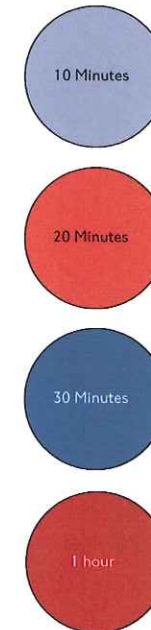

Operational Standards

Time Scale

Detrainment target

This ensures:

- consistent action at all stages in detrainment
- co-ordination between stations, trains, service control & NOC